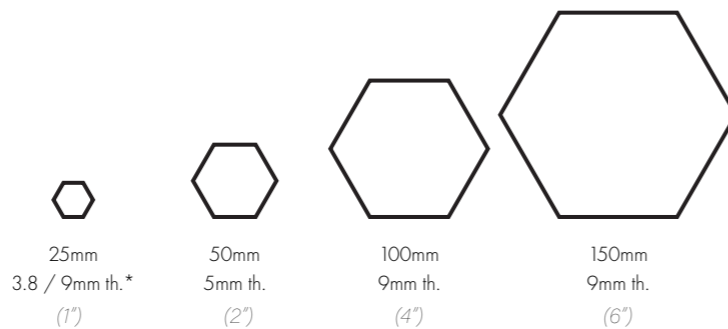

FORMATS AND ACCESSORIES

Squares

Rectangles

Octagons and Dots

Hexagons

Triangles

Other formats

* Increased thickness available upon request

1. 100 x 100mm (4 x 4") with Round Edge* / 2. 100 x 100mm (4 x 4") with 2 Round Edges* / 3a. R10 Rice Grain Anti-slip 100 x 100mm (4 x 4")* / 3b. R11 Orange Peel Anti-slip 100 x 100mm (4 x 4") / 3c. R12 Small Rice Grain Anti-slip 100 x 100mm (4 x 4") - 3d. R12 Small Rice Grain Anti-slip 150 x 150mm (6 x 6") / 4. Anti-slip 100 x 100mm (4 x 4") with 1 Round Edge* / 5. Anti-slip 100 x 100mm (4 x 4") with 2 Round Edges* / 6. 100 x 100mm (4 x 4") Step Tread* / 7. 100 x 100mm (4 x 4") Step Tread with 2 Round Edges* / 8. Swimming Pool Channel / 9. Swimming Pool Edge (Finger Grip) / 10. Sit-on Skirting External Angle / 11. Sit-on Skirting / 12. Sit-on Skirting Internal Angle / 13. Coved Skirting External Angle / 14. Coved Skirting* / 15. Coved Skirting Internal Angle / 16. Swimming Pool External Angle / 17. Swimming Pool Internal Angle

* Available in 100 x 100mm (4 x 4") and 50 x 50mm (2 x 2") formats