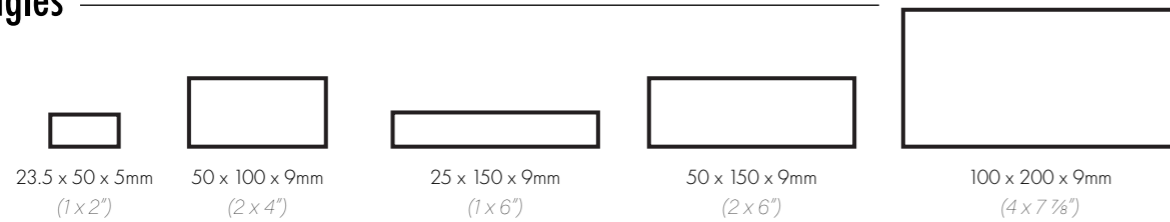

FORMATS AND ACCESSORIES

Squares

Rectangles

Octagons and Dots

Hexagons

Triangles

Other formats

* Increased thickness available upon request

1. 100 x 100mm (4 x 4") with Round Edge* / 2. 100 x 100mm (4 x 4") with 2 Round Edges* / 3a. R10 Rice Grain Anti-slip 100 x 100mm (4 x 4")* / 3b. R11 Orange Peel Anti-slip 100 x 100mm (4 x 4") / 3c. R12 Small Rice Grain Anti-slip 100 x 100mm (4 x 4") - 3d. R12 Small Rice Grain Anti-slip 150 x 150mm (6 x 6") / 4. Anti-slip 100 x 100mm (4 x 4") with 1 Round Edge* / 5. Anti-slip 100 x 100mm (4 x 4") with 2 Round Edges* / 6. 100 x 100mm (4 x 4") Step Tread* / 7. 100 x 100mm (4 x 4") Step Tread with 2 Round Edges* / 8. Swimming Pool Channel / 9. Swimming Pool Edge (Finger Grip) / 10. Sit-on Skirting External Angle / 11. Sit-on Skirting / 12. Sit-on Skirting Internal Angle / 13. Coved Skirting External Angle / 14. Coved Skirting* / 15. Coved Skirting Internal Angle / 16. Swimming Pool External Angle / 17. Swimming Pool Internal Angle

* Available in 100 x 100mm (4 x 4") and 50 x 50mm (2 x 2") formats