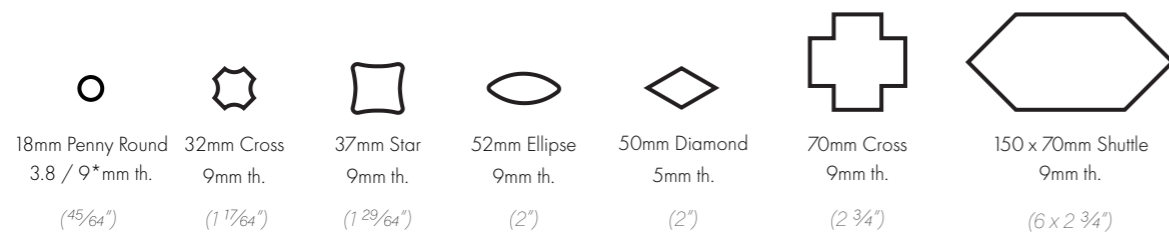

FORMATS AND ACCESSORIES

Squares

Rectangles

Octagons and Dots

Hexagons

Triangles

Other formats

* Increased thickness available upon request

1. 100 x 100mm (4 x 4") with Round Edge* / 2. 100 x 100mm (4 x 4") with 2 Round Edges* / 3a. R10 Rice Grain Anti-slip 100 x 100mm (4 x 4")* / 3b. R11 Orange Peel Anti-slip 100 x 100mm (4 x 4") / 3c. R12 Small Rice Grain Anti-slip 100 x 100mm (4 x 4") - 3d. R12 Small Rice Grain Anti-slip 150 x 150mm (6 x 6") / 4. Anti-slip 100 x 100mm (4 x 4") with 1 Round Edge* / 5. Anti-slip 100 x 100mm (4 x 4") with 2 Round Edges* / 6. 100 x 100mm (4 x 4") Step Tread* / 7. 100 x 100mm (4 x 4") Step Tread with 2 Round Edges* / 8. Swimming Pool Channel / 9. Swimming Pool Edge (Finger Grip) / 10. Sit-on Skirting External Angle / 11. Sit-on Skirting / 12. Sit-on Skirting Internal Angle / 13. Coved Skirting External Angle / 14. Coved Skirting* / 15. Coved Skirting Internal Angle / 16. Swimming Pool External Angle / 17. Swimming Pool Internal Angle

* Available in 100 x 100mm (4 x 4") and 50 x 50mm (2 x 2") formats