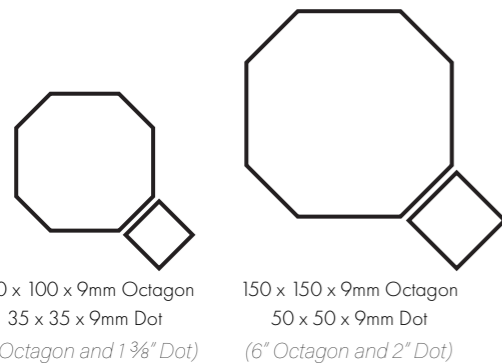

FORMATS AND ACCESSORIES

Squares

Rectangles

Octagons and Dots

Hexagons

Triangles

Other formats

* Increased thickness available upon request

1. 100 x 100mm (4 x 4") with Round Edge* / 2. 100 x 100mm (4 x 4") with 2 Round Edges* / 3a. R10 Rice Grain Anti-slip 100 x 100mm (4 x 4")* / 3b. R11 Orange Peel Anti-slip 100 x 100mm (4 x 4") / 3c. R12 Small Rice Grain Anti-slip 100 x 100mm (4 x 4") - 3d. R12 Small Rice Grain Anti-slip 150 x 150mm (6 x 6") / 4. Anti-slip 100 x 100mm (4 x 4") with 1 Round Edge* / 5. Anti-slip 100 x 100mm (4 x 4") with 2 Round Edges* / 6. 100 x 100mm (4 x 4") Step Tread* / 7. 100 x 100mm (4 x 4") Step Tread with 2 Round Edges* / 8. Swimming Pool Channel / 9. Swimming Pool Edge (Finger Grip) / 10. Sit-on Skirting External Angle / 11. Sit-on Skirting / 12. Sit-on Skirting Internal Angle / 13. Coved Skirting External Angle / 14. Coved Skirting* / 15. Coved Skirting Internal Angle / 16. Swimming Pool External Angle / 17. Swimming Pool Internal Angle

* Available in 100 x 100mm (4 x 4") and 50 x 50mm (2 x 2") formats