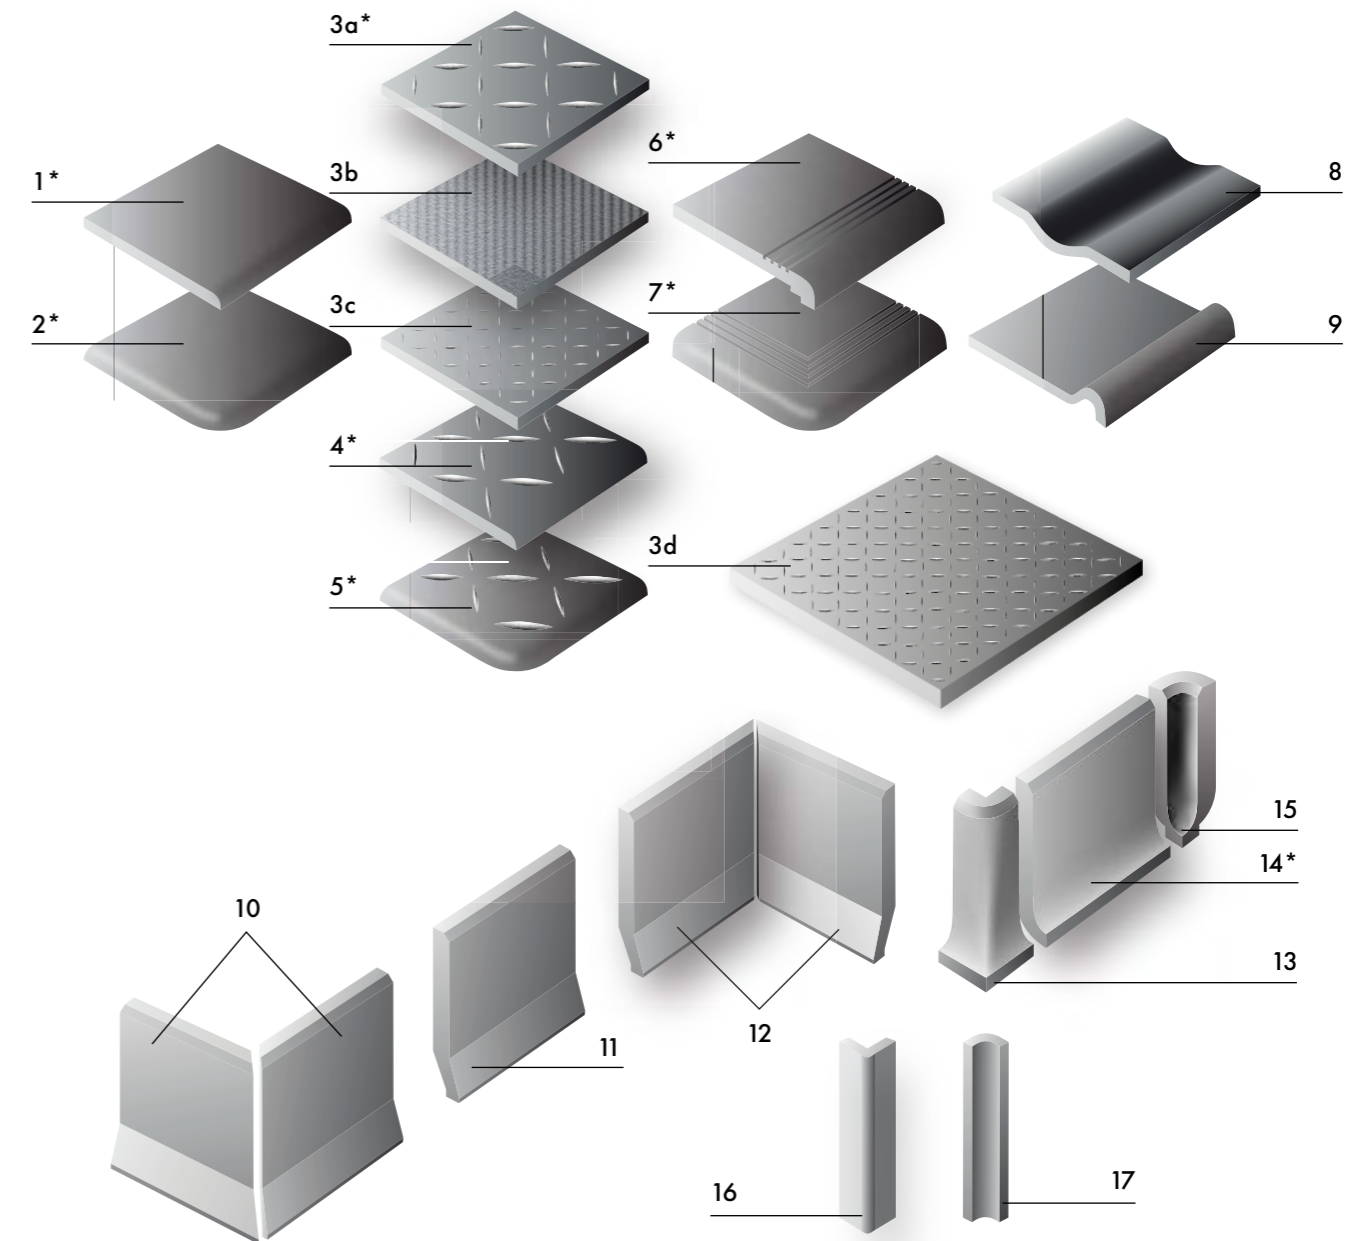

FORMATS AND ACCESSORIES

Squares

Rectangles

Octagons and Dots

Hexagons

Triangles

Other formats

* Increased thickness available upon request

1. 100 x 100mm (4 x 4") with Round Edge* / 2. 100 x 100mm (4 x 4") with 2 Round Edges* / 3a. R10 Rice Grain Anti-slip 100 x 100mm (4 x 4")* / 3b. R11 Orange Peel Anti-slip 100 x 100mm (4 x 4") / 3c. R12 Small Rice Grain Anti-slip 100 x 100mm (4 x 4") - 3d. R12 Small Rice Grain Anti-slip 150 x 150mm (6 x 6") / 4. Anti-slip 100 x 100mm (4 x 4") with 1 Round Edge* / 5. Anti-slip 100 x 100mm (4 x 4") with 2 Round Edges* / 6. 100 x 100mm (4 x 4") Step Tread* / 7. 100 x 100mm (4 x 4") Step Tread with 2 Round Edges* / 8. Swimming Pool Channel / 9. Swimming Pool Edge (Finger Grip) / 10. Sit-on Skirting External Angle / 11. Sit-on Skirting / 12. Sit-on Skirting Internal Angle / 13. Coved Skirting External Angle / 14. Coved Skirting* / 15. Coved Skirting Internal Angle / 16. Swimming Pool External Angle / 17. Swimming Pool Internal Angle

* Available in 100 x 100mm (4 x 4") and 50 x 50mm (2 x 2") formats