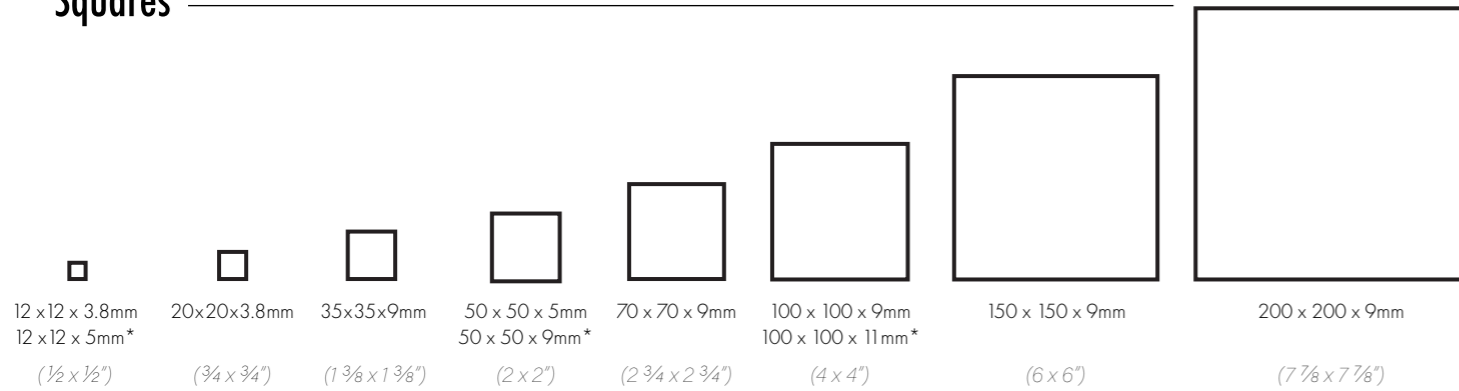

FORMATS AND ACCESSORIES

Squares

Rectangles

Octagons and Dots

Hexagons

Triangles

Other formats

* Increased thickness available upon request

1. 100 x 100mm (4 x 4") with Round Edge* / 2. 100 x 100mm (4 x 4") with 2 Round Edges* / 3a. R10 Rice Grain Anti-slip 100 x 100mm (4 x 4")* / 3b. R11 Orange Peel Anti-slip 100 x 100mm (4 x 4") / 3c. R12 Small Rice Grain Anti-slip 100 x 100mm (4 x 4") - 3d. R12 Small Rice Grain Anti-slip 150 x 150mm (6 x 6") / 4. Anti-slip 100 x 100mm (4 x 4") with 1 Round Edge* / 5. Anti-slip 100 x 100mm (4 x 4") with 2 Round Edges* / 6. 100 x 100mm (4 x 4") Step Tread* / 7. 100 x 100mm (4 x 4") Step Tread with 2 Round Edges* / 8. Swimming Pool Channel / 9. Swimming Pool Edge (Finger Grip) / 10. Sit-on Skirting External Angle / 11. Sit-on Skirting / 12. Sit-on Skirting Internal Angle / 13. Coved Skirting External Angle / 14. Coved Skirting* / 15. Coved Skirting Internal Angle / 16. Swimming Pool External Angle / 17. Swimming Pool Internal Angle

* Available in 100 x 100mm (4 x 4") and 50 x 50mm (2 x 2") formats