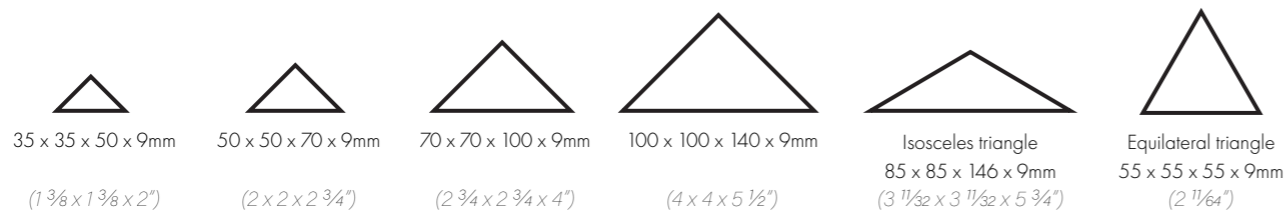

FORMATS AND ACCESSORIES

Squares

Rectangles

Octagons and Dots

Hexagons

Triangles

Other formats

* Increased thickness available upon request

1. 100 x 100mm (4 x 4") with Round Edge* / 2. 100 x 100mm (4 x 4") with 2 Round Edges* / 3a. R10 Rice Grain Anti-slip 100 x 100mm (4 x 4")* / 3b. R11 Orange Peel Anti-slip 100 x 100mm (4 x 4") / 3c. R12 Small Rice Grain Anti-slip 100 x 100mm (4 x 4") - 3d. R12 Small Rice Grain Anti-slip 150 x 150mm (6 x 6") / 4. Anti-slip 100 x 100mm (4 x 4") with 1 Round Edge* / 5. Anti-slip 100 x 100mm (4 x 4") with 2 Round Edges* / 6. 100 x 100mm (4 x 4") Step Tread* / 7. 100 x 100mm (4 x 4") Step Tread with 2 Round Edges* / 8. Swimming Pool Channel / 9. Swimming Pool Edge (Finger Grip) / 10. Sit-on Skirting External Angle / 11. Sit-on Skirting / 12. Sit-on Skirting Internal Angle / 13. Coved Skirting External Angle / 14. Coved Skirting* / 15. Coved Skirting Internal Angle / 16. Swimming Pool External Angle / 17. Swimming Pool Internal Angle

* Available in 100 x 100mm (4 x 4") and 50 x 50mm (2 x 2") formats